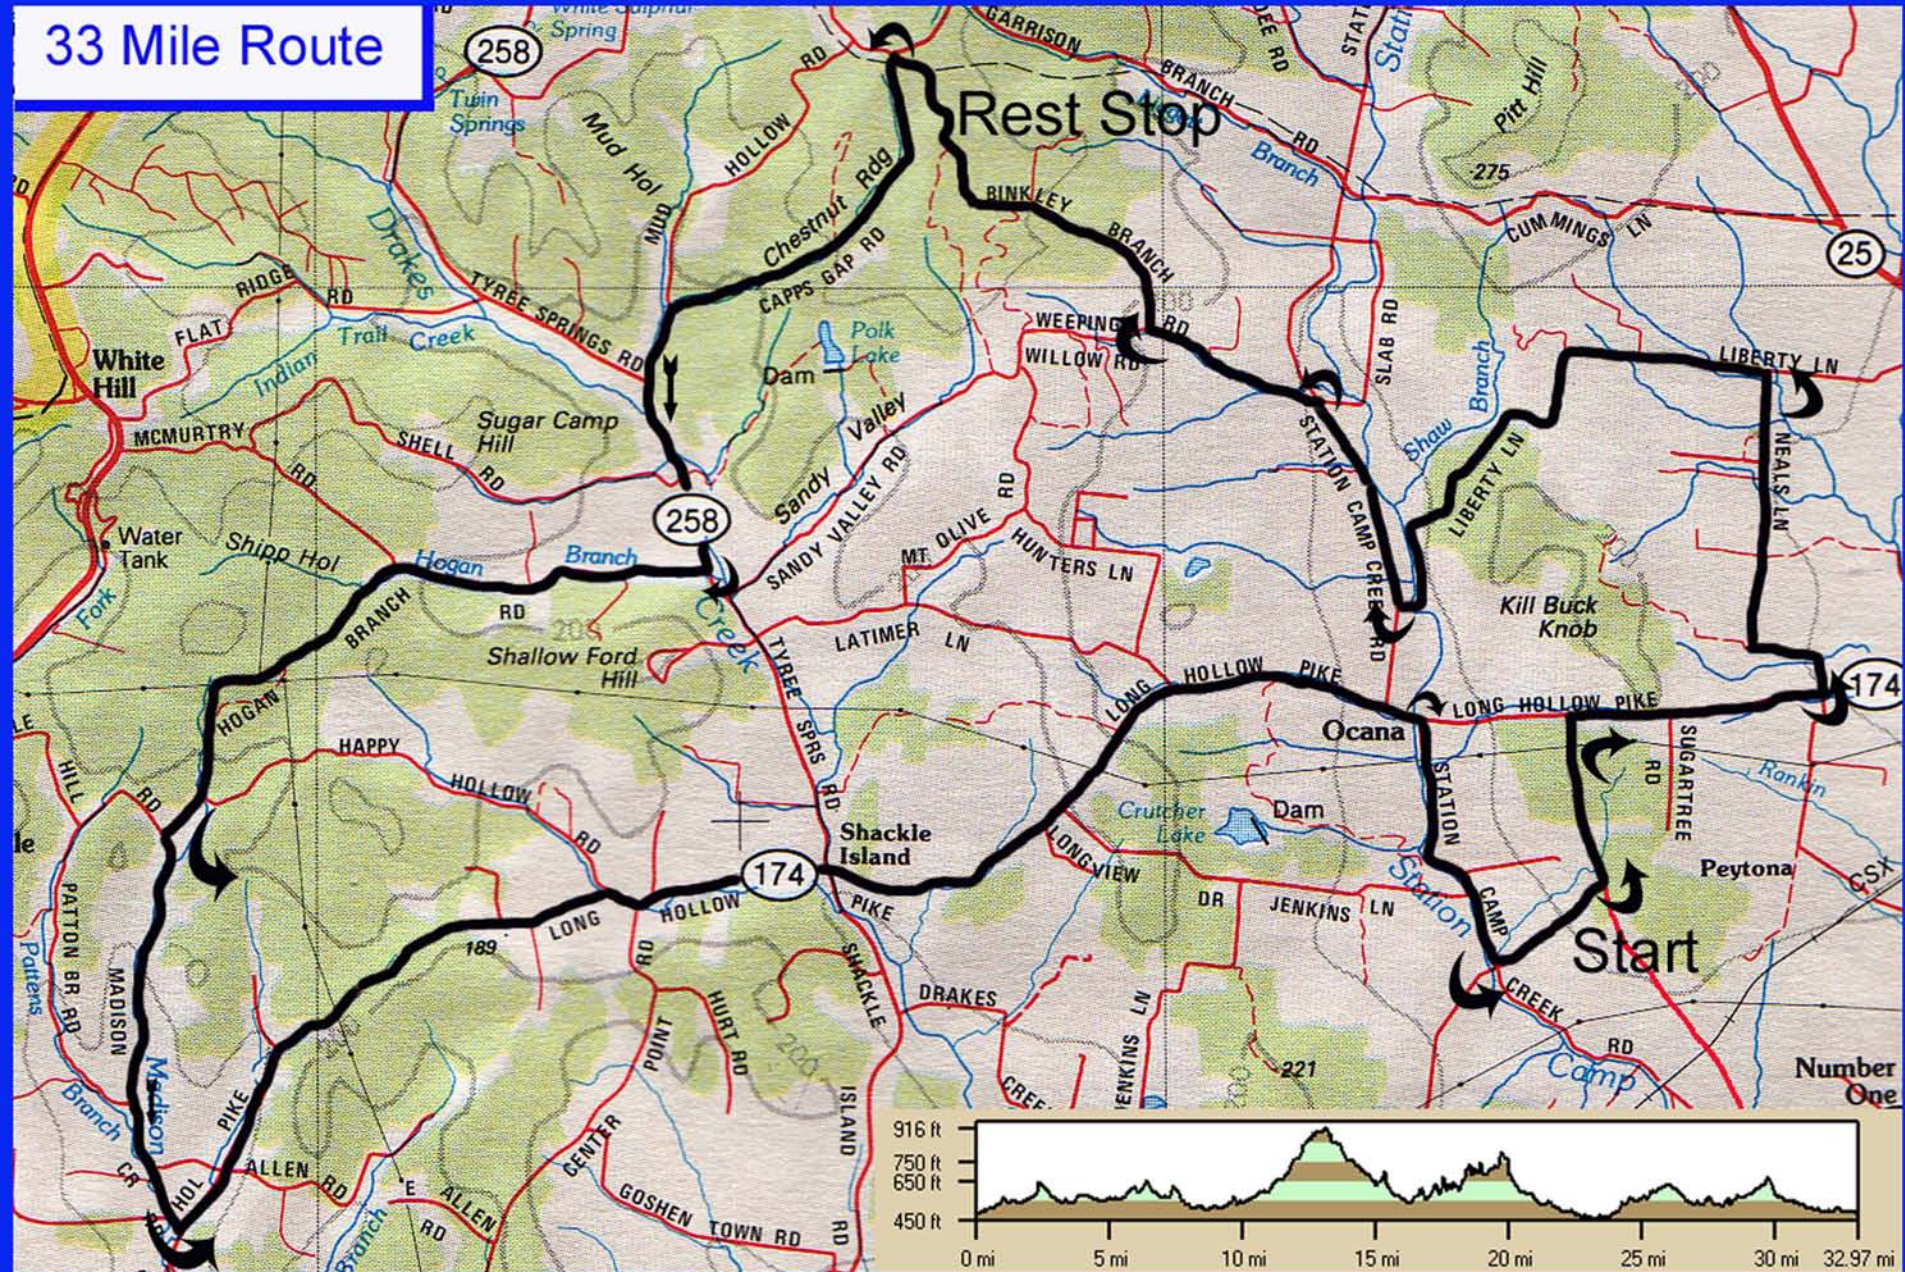

# Spring Forward Metric Century Bike Tour

33 Mile Route

**Spring Forward Metric Century Bike Tour  
33 Mile Route**

0.0 Start	Station Camp School
0.3 Left	Big Station Camp
1.3 Right	Long Hollow
2.7 Left	Neil
4.8 Left	Liberty
8.0 Right	Upper Station Camp
9.2 Left	Brinkley Branch
10.3 Right	Weeping Willow
12.7 Left	Capps Gap/New Hope Rd.
15.3 Bear Left	Hwy 258
16.4 Right	Hogans Branch
20.3 Left	Madison Creek
22.6 Left	Hwy 174
30.9 Right	Lower Station Camp
32.4 Left	Saundersville Rd
32.7 Finish	Station Camp School